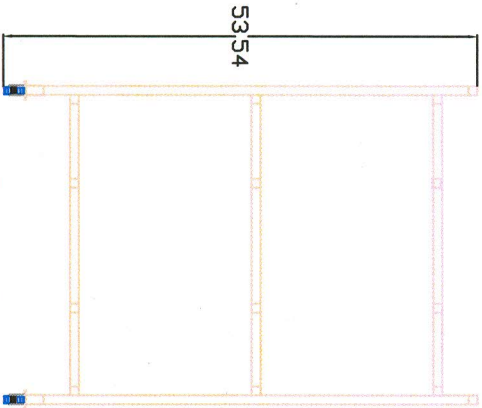

Left View

Right View

Iso View

Top View

Front View

36" Reptile Cage Rack  
 Neodesha Plastics Inc.  
 Drawn on 10-18-10  
 By: Clint Vance

Neodesha Plastics Inc.	
36" Reptile Cage Rack	
	00001

8 7 6 5 4 3 2 1