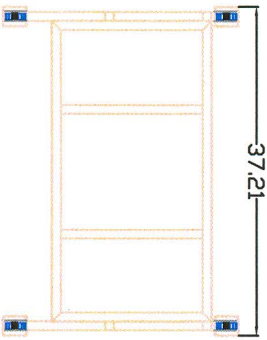

Left View

Right View

Iso View

Top View

Front View

36" Reptile Cage Rack  
 Neodesha Plastics Inc.  
 Drawn on 10-18-10  
 By: Clint Vance

Neodesha Plastics Inc.	
36" Reptile Cage Rack	
	00001

8 7 6 5 4 3 2 1