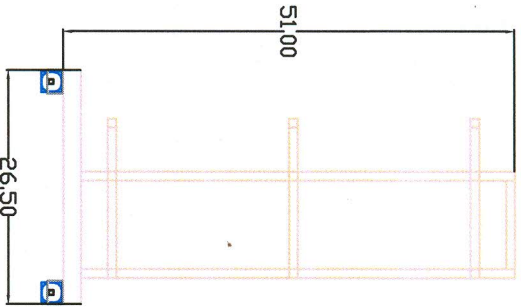

Left View

Right View

Iso View

Top View

Front View

36" Reptile Cage Rack  
 Neodesha Plastics Inc.  
 Drawn on 10-18-10  
 By: Clint Vance

Neodesha Plastics Inc.	
36" Reptile Cage Rack	
	00001

8 7 6 5 4 3 2 1